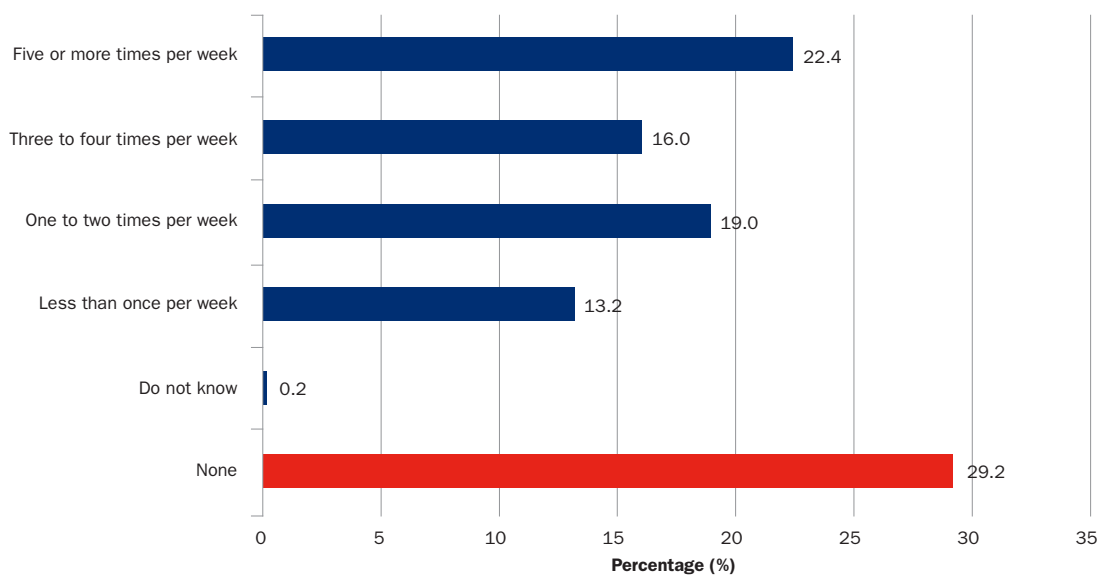

Figure 13: Frequency of participation in non-organised physical activity, 2010

Base: All persons aged 15 years and over (n=21,603)