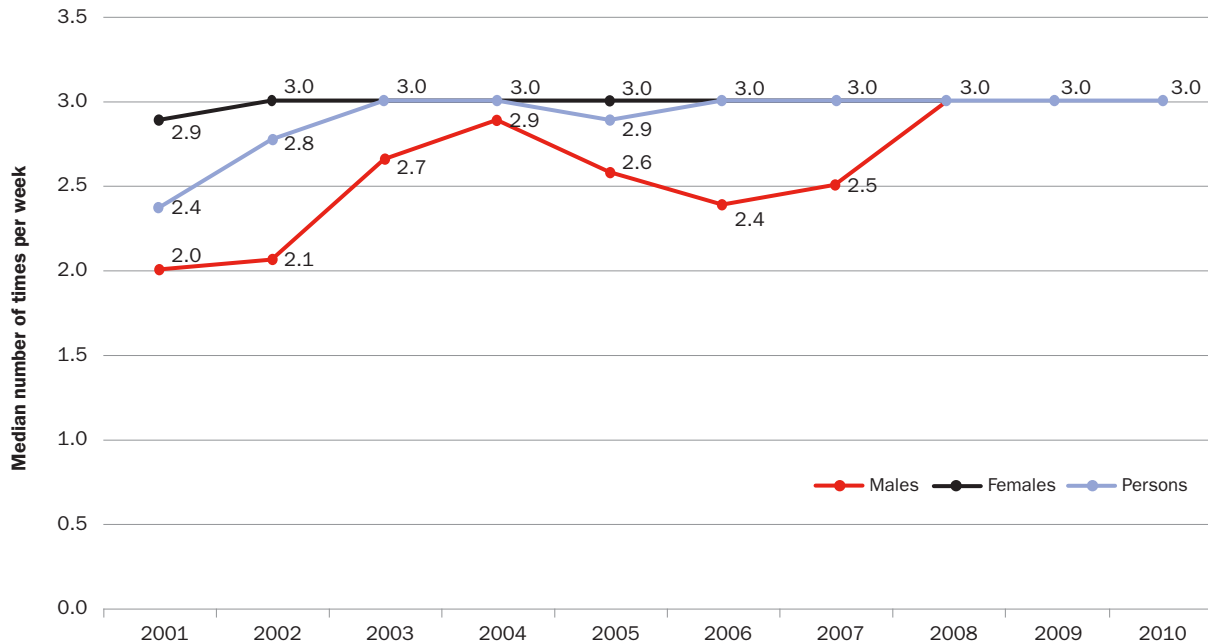

Figure 15: All participants in non-organised physical activity — median frequency of participation per week in non-organised physical activity by sex and year

Base: All participants in non-organised physical activity who provided a frequency in 2010 (n=15,291), 2009 (n=14,748), in 2008 (n=12,493), in 2007 (n=10,771); in 2006 (n=9,309); in 2005 (n=9,557); in 2004 (n=9,560); in 2003 (n=9,394); in 2002 (n=8,648); and in 2001 (n=8,395)