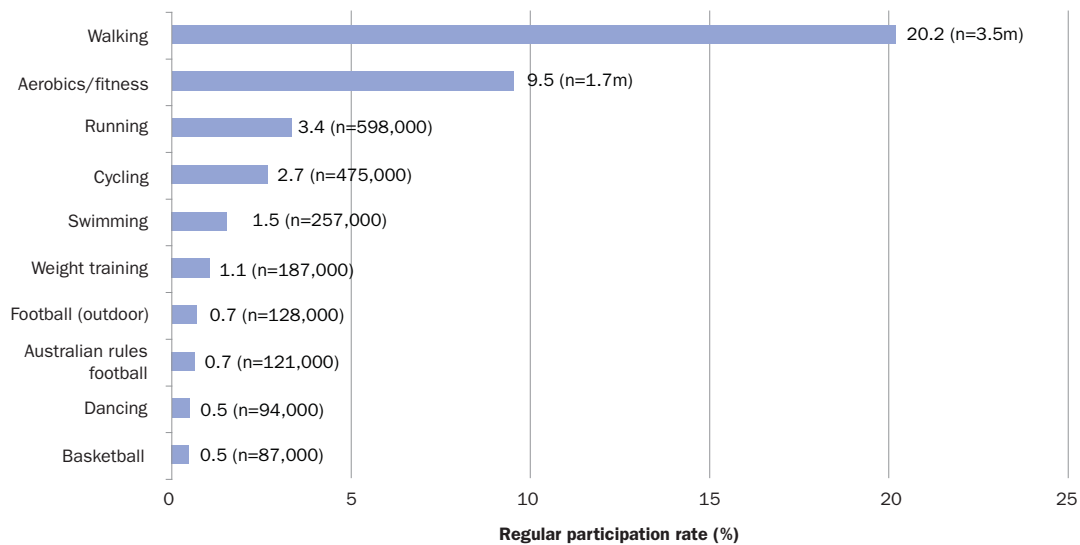

3.0

Appendix 3

Participation in Exercise, Recreation and Sport - Annual Report 2010

Australian Government - Australian Sports Commission

Figure 12: Top ten regular physical activities, 2010

Base: All persons aged 15 years and over (n=21,603)