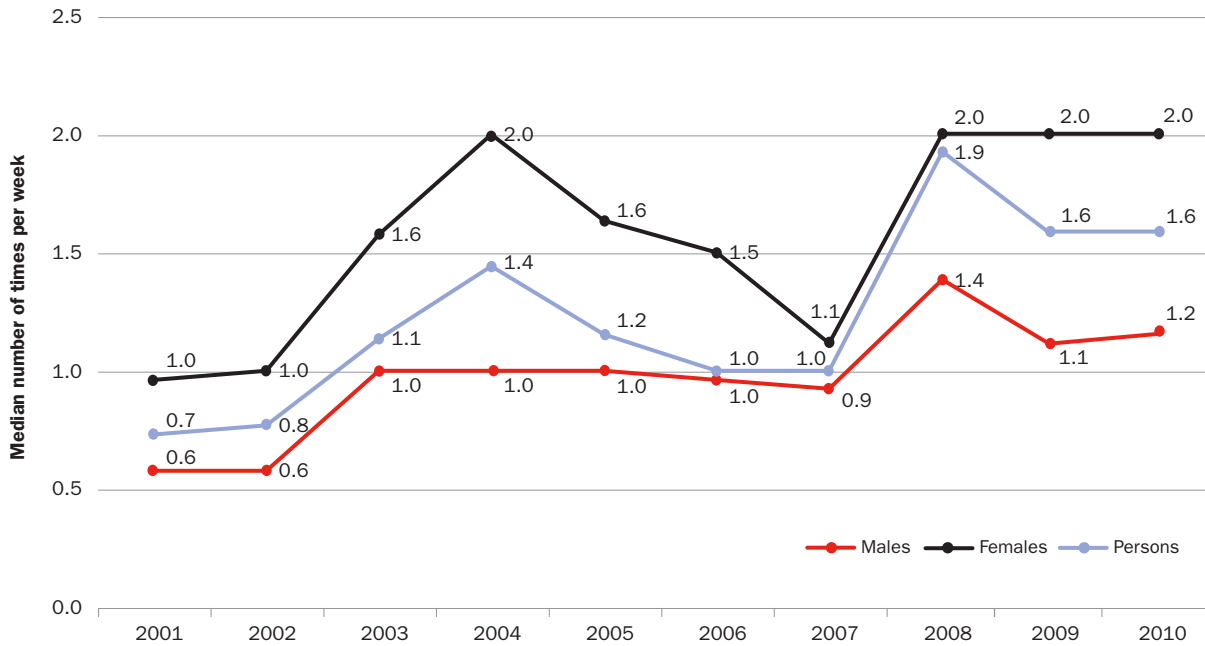

3.0

Appendix 3

Participation in Exercise, Recreation and Sport - Annual Report 2010

Australian Government - Australian Sports Commission

Figure 12: Top ten regular physical activities, 2010

Base: All persons aged 15 years and over (n=21,603)

Figure 13: Frequency of participation in non-organised physical activity, 2010

Base: All persons aged 15 years and over (n=21,603)

Figure 14: Median frequency of participation per week in non-organised physical activity by sex and year